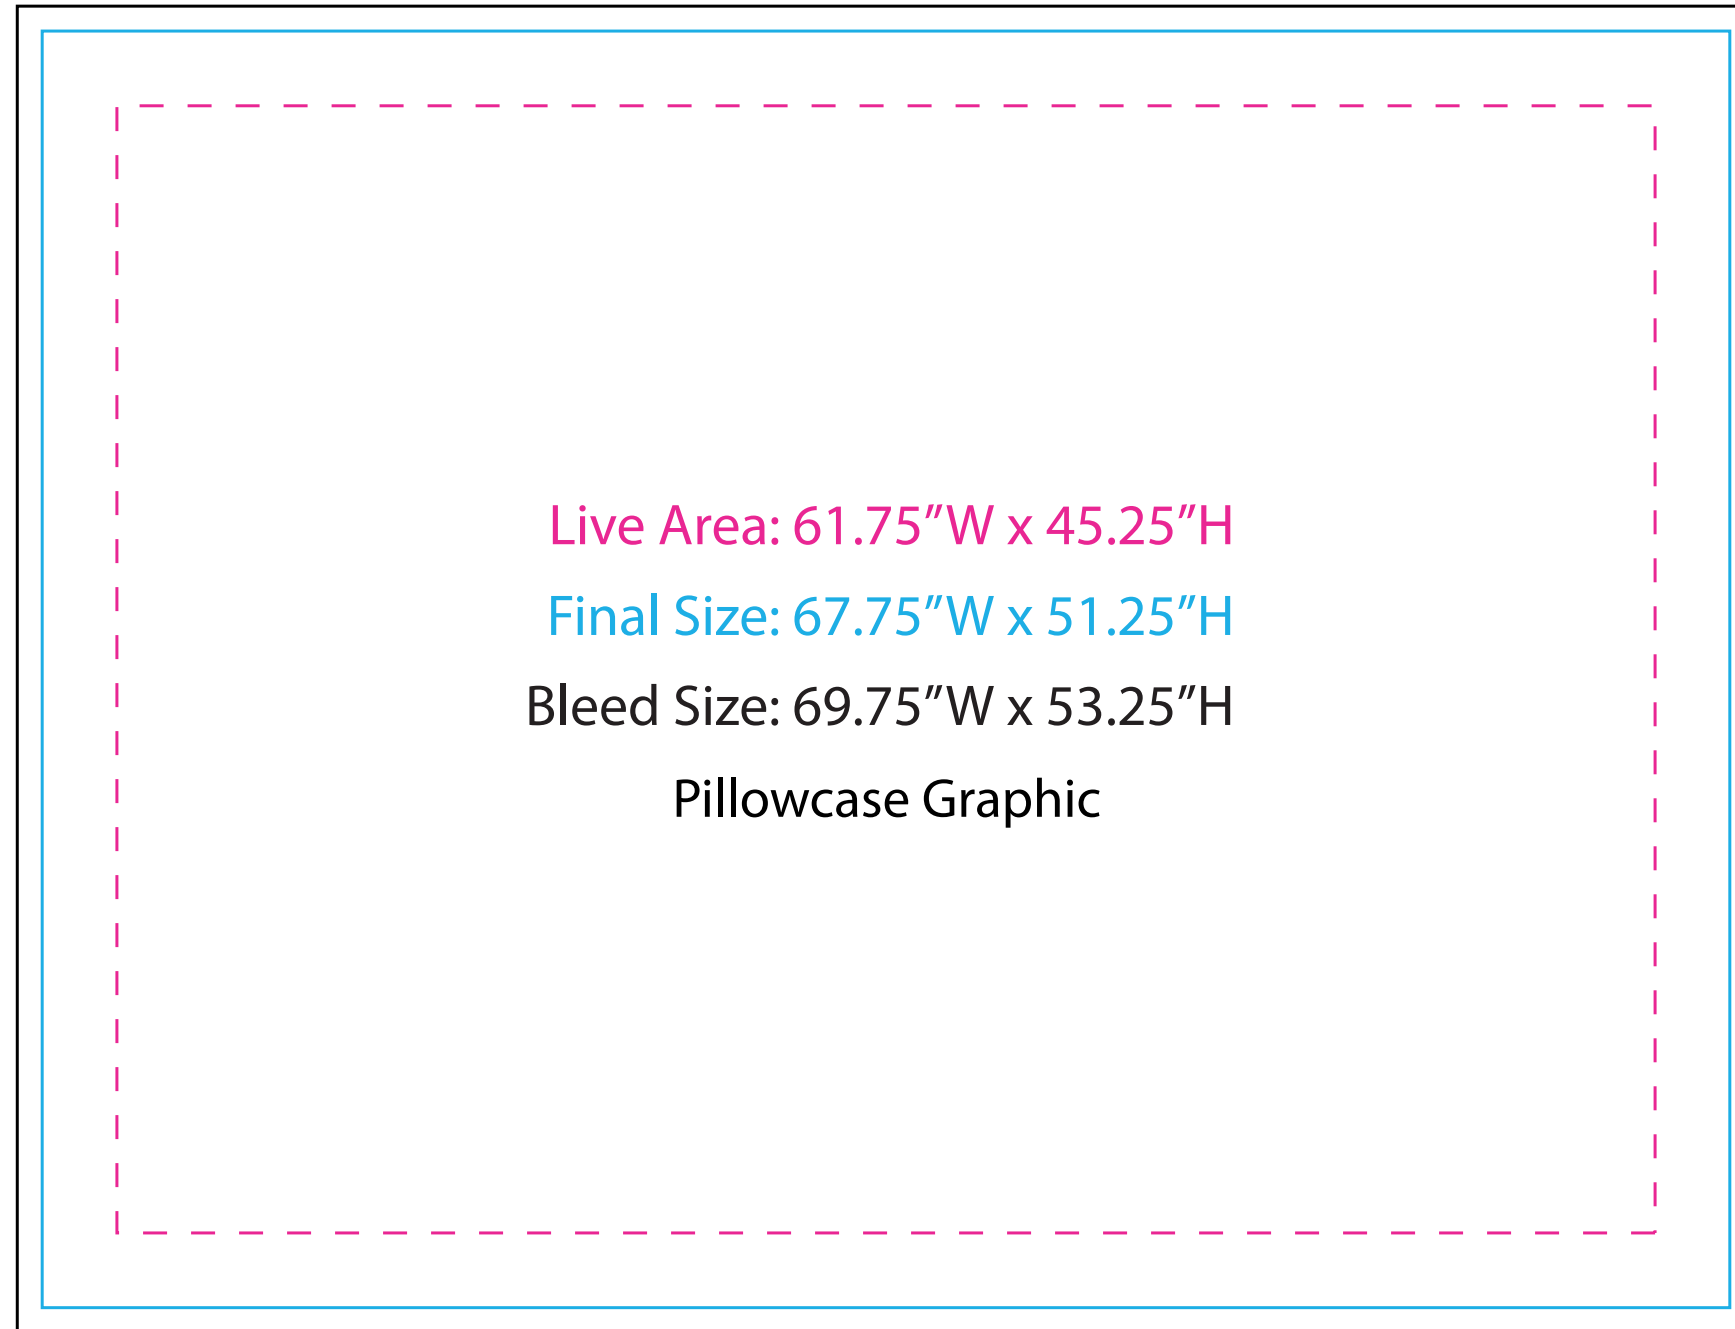

Graphic Template Tabletop Display

NOTE: All Raster Art (jpg, tiff,psd, png, etc.) must be at least 100 dpi at print size.
Standard kits are often customized. Please check with Customer Service to ensure that this template matches your specific job.